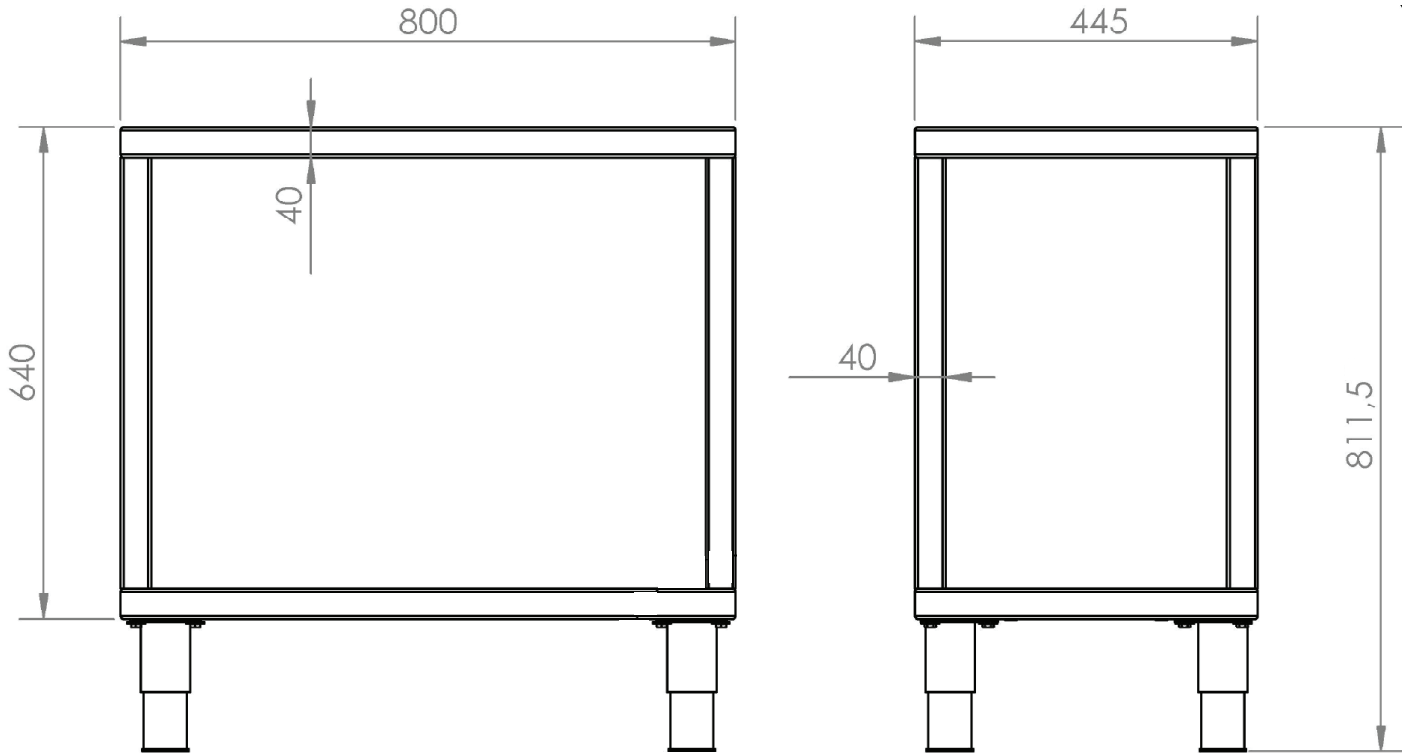

Open Stand for Robatayaki (RM80 / RMSE80)

TECHNICAL INFORMATION

Dimensions: 800 W x 445 D x 811.5 H mm

SPECIFICATIONS ARE SUBJECT TO CHANGE WITHOUT NOTICE.