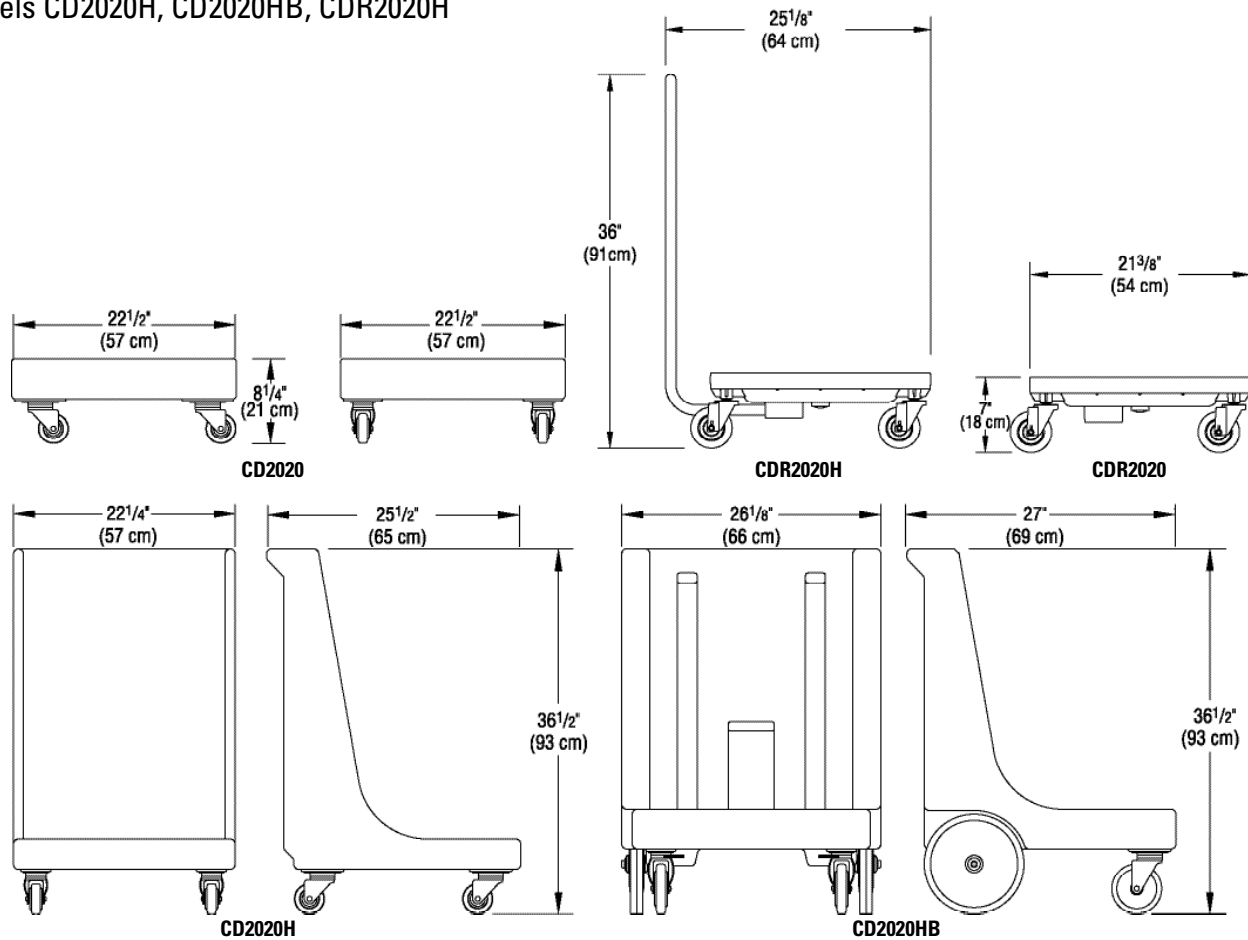

With Handle

Models CD2020H, CD2020HB, CDR2020H

Item No. _____

Specifier Identification No. _____

Model No. _____

Quantity _____

Specifications

Code	Description	Load Capacity	Interior Dimensions W x L	Dimension Tolerance: +/- 1/4" (0,64 cm) Exterior Dimensions L x W x H	Case lbs./cube Kg/m ³
Without Handle					
CD2020	Camdolly	300 lbs (136 Kg)	20 1/16" x 20 1/16" (51 x 51 cm)	22 1/2" x 22 1/2" x 8 1/4" (57 x 57 x 21 cm)	19 (2.14) 9 (0,06)
CDR2020	Camdolly	350 lbs (159 Kg)	20 7/8" x 20 7/8" (53 x 53 cm)	21 3/8" x 21 3/8" x 7" (54 x 54 x 18 cm)	11 1/4 (1.14) 5,3 (0,03)
With Handle					
CD2020H	Camdolly	350 lbs (159 Kg)	20 1/4" x 20 1/4" (52 x 52 cm)	25 1/2" x 22 1/4" x 36 1/2" (65 x 57 x 93 cm)	32 1/4 (11.45) 15 (0,32)
CDR2020H	Camdolly	350 lbs (159 Kg)	20 7/8" x 20 7/8" (53 x 53 cm)	25 1/8" x 21 3/8" x 36" (64 x 54 x 91 cm)	21 1/2 (3.25) 9,7 (0,1)
CD2020HB	Camdolly	350 lbs (159 Kg)	20 1/2" x 20 3/8" (52 x 52 cm)	27" x 26 1/4" x 36 1/2" (69 x 66 x 93 cm)	46 (15.89) 21 (0,44)