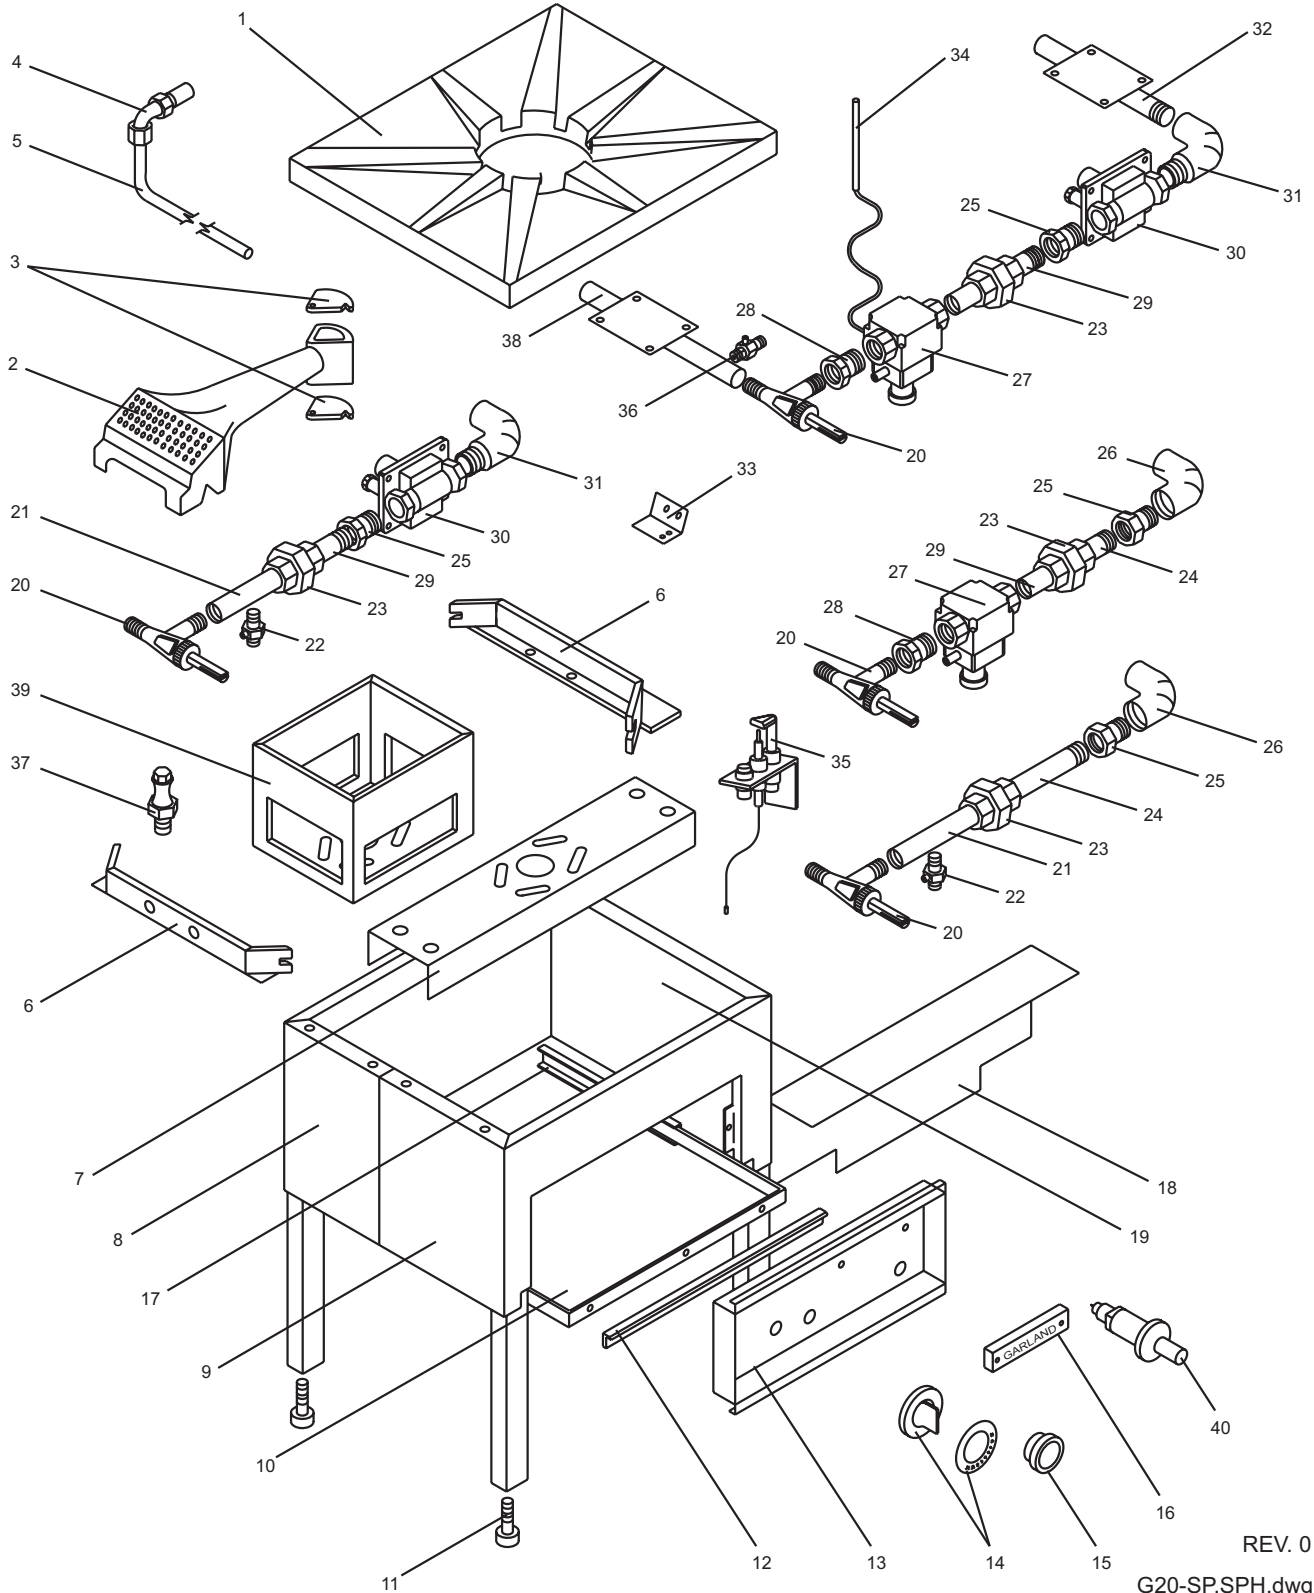

STOCK POT RANGE

Contents:

ELECTRIC STOCK POT RANGE. E20-SP / E20-SPC.....	4
GAS STOCK POT RANGE. G20-SP / G20-SPH.....	6

REV. 0
E20-SP,SPL.dwg

**GARLAND PARTS IDENTIFICATION
ELECTRIC STOCK POT RANGE
SECTION 1**

ITEM	PART #	DESCRIPTION	MODEL	
			QTY	
			E20-SP	E20-SPC
1	G02550-020-8	Boiling Plate Assembly	1	1
2	G2450-1-6	Element Jumper	2	2
3	G02563-1-62	Element Clamp Left Hand	1	1
4	1472308	Insulation (Cut to 16-1/2"x 16-1/2"x 2")	1	1
5	G02561-1-6	Element Cover	1	1
6	G02572-1-6	Element Cover Heat Deflector	1	1
7	2206300	Bulb Clamp	1	1
8	G02560-1-7	Tie Down Bracket	2	2
9	G02472-01-8	Body Back Assembly	1	
	G02472-01-9	Body Back Assembly S/S	1	
	G02472-03-8	Body Back Assembly		1
	G02472-03-9	Body Back Assembly S/S		1
	G1053-2-8P	Knockout Plate Plated	1	1
10	G6424	Leveling Glider Bolt Hex 3/8-16 X 2	4	4
11	G02479-1-9	Drip Pan Handle G20	1	1
12	G02476-1-9	Control Panel	1	1
13	G02547-01	Thermostat Assembly High Temp	1	1
14	G01296-2	Pilot Assembly Amber	1	1
15	1902919	Garland Nameplate	1	1
16	G02558-01-7	Main Bottom Assembly	1	1
17	G02473-1-8	Side Support	2	2
18	G02471-01-8	Body Front Assembly	1	
	G02471-01-9	Body Front Assembly S/S	1	
	G02471-02-8	Body Front Assembly		1
	G02471-02-9	Body Front Assembly S/S		1
19	G01500-1	Ground Terminal 55AMP	1	1
20	G01269-1	Terminal Block	1	1
21	G02559-1-6	Heat Shield	2	2
22	G01849-1-6	Bulb Channel	1	1
23	G02562-1-6	Element Baffle	1	1
24	G02563-1-61	Element Clamp Right Hand	1	1
25	G02548-1	Element Outer 208V,2.9KW	1	1
	G02548-2	Element Outer 240V,2.9KW	1	1
	G02548-3	Element Outer 220V,2.9KW	1	1
26	G02549-1	Element Inner 208V,2.6KW	1	1
	G02549-2	Element Inner 240V,2.6KW	1	1
	G02549-3	Element Inner 220V,2.6KW	1	1
27	G02716-1	Dial - (Universal) Small Shaft	1	1
	G02725-23	Dial Insert (1-10)	1	1
28	G01247-1-8	Washer Bearing	4	4