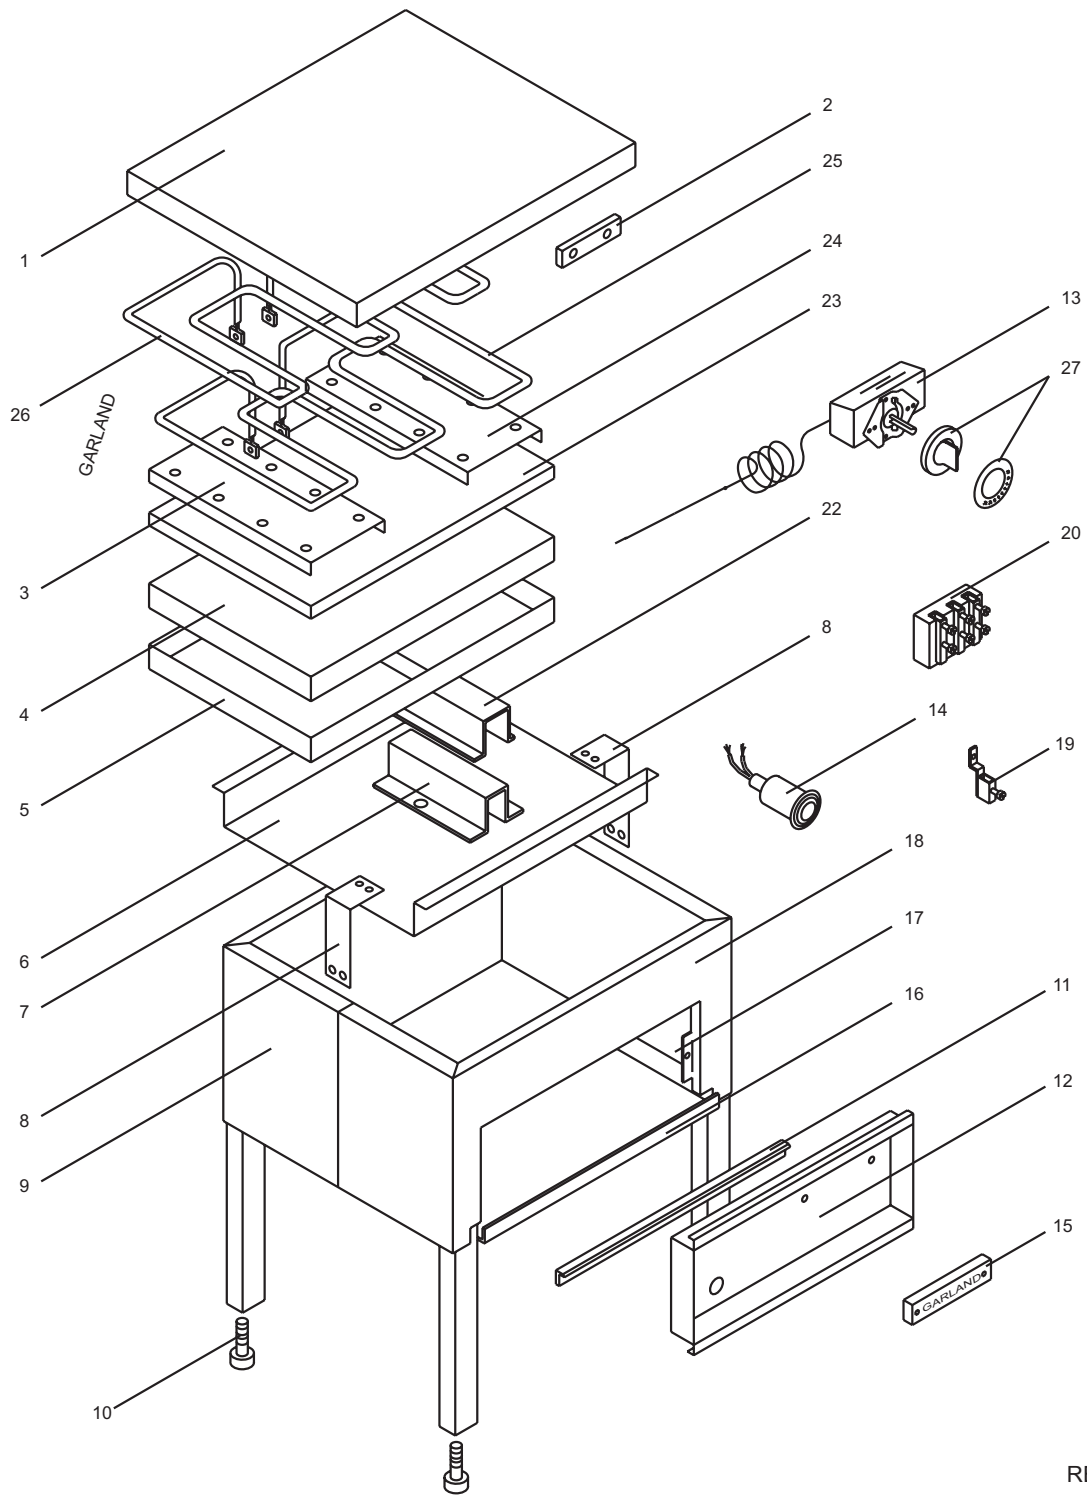

STOCK POT RANGE

Contents:

ELECTRIC STOCK POT RANGE. E20-SP / E20-SPC.....	4
GAS STOCK POT RANGE. G20-SP / G20-SPH.....	6

REV. 0
E20-SP,SPL.dwg

**GARLAND PARTS IDENTIFICATION
ELECTRIC STOCK POT RANGE
SECTION 1**

ITEM	PART #	DESCRIPTION	MODEL	
			QTY	
			E20-SP	E20-SPC
1	G02550-020-8	Boiling Plate Assembly	1	1
2	G2450-1-6	Element Jumper	2	2
3	G02563-1-62	Element Clamp Left Hand	1	1
4	1472308	Insulation (Cut to 16-1/2"x 16-1/2"x 2")	1	1
5	G02561-1-6	Element Cover	1	1
6	G02572-1-6	Element Cover Heat Deflector	1	1
7	2206300	Bulb Clamp	1	1
8	G02560-1-7	Tie Down Bracket	2	2
9	G02472-01-8	Body Back Assembly	1	
	G02472-01-9	Body Back Assembly S/S	1	
	G02472-03-8	Body Back Assembly		1
	G02472-03-9	Body Back Assembly S/S		1
	G1053-2-8P	Knockout Plate Plated	1	1
10	G6424	Leveling Glider Bolt Hex 3/8-16 X 2	4	4
11	G02479-1-9	Drip Pan Handle G20	1	1
12	G02476-1-9	Control Panel	1	1
13	G02547-01	Thermostat Assembly High Temp	1	1
14	G01296-2	Pilot Assembly Amber	1	1
15	1902919	Garland Nameplate	1	1
16	G02558-01-7	Main Bottom Assembly	1	1
17	G02473-1-8	Side Support	2	2
18	G02471-01-8	Body Front Assembly	1	
	G02471-01-9	Body Front Assembly S/S	1	
	G02471-02-8	Body Front Assembly		1
	G02471-02-9	Body Front Assembly S/S		1
19	G01500-1	Ground Terminal 55AMP	1	1
20	G01269-1	Terminal Block	1	1
21	G02559-1-6	Heat Shield	2	2
22	G01849-1-6	Bulb Channel	1	1
23	G02562-1-6	Element Baffle	1	1
24	G02563-1-61	Element Clamp Right Hand	1	1
25	G02548-1	Element Outer 208V,2.9KW	1	1
	G02548-2	Element Outer 240V,2.9KW	1	1
	G02548-3	Element Outer 220V,2.9KW	1	1
26	G02549-1	Element Inner 208V,2.6KW	1	1
	G02549-2	Element Inner 240V,2.6KW	1	1
	G02549-3	Element Inner 220V,2.6KW	1	1
27	G02716-1	Dial - (Universal) Small Shaft	1	1
	G02725-23	Dial Insert (1-10)	1	1
28	G01247-1-8	Washer Bearing	4	4